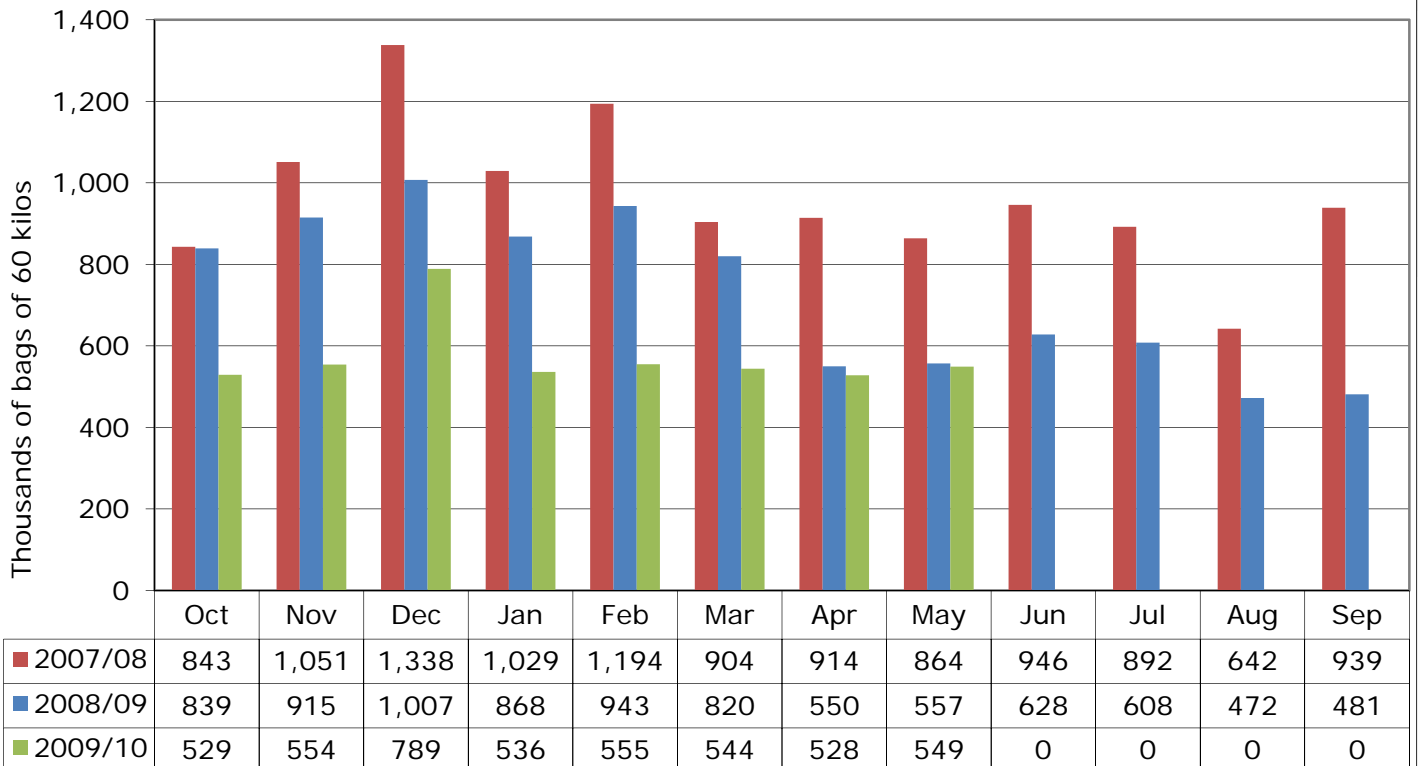

Colombia - Coffee Exports